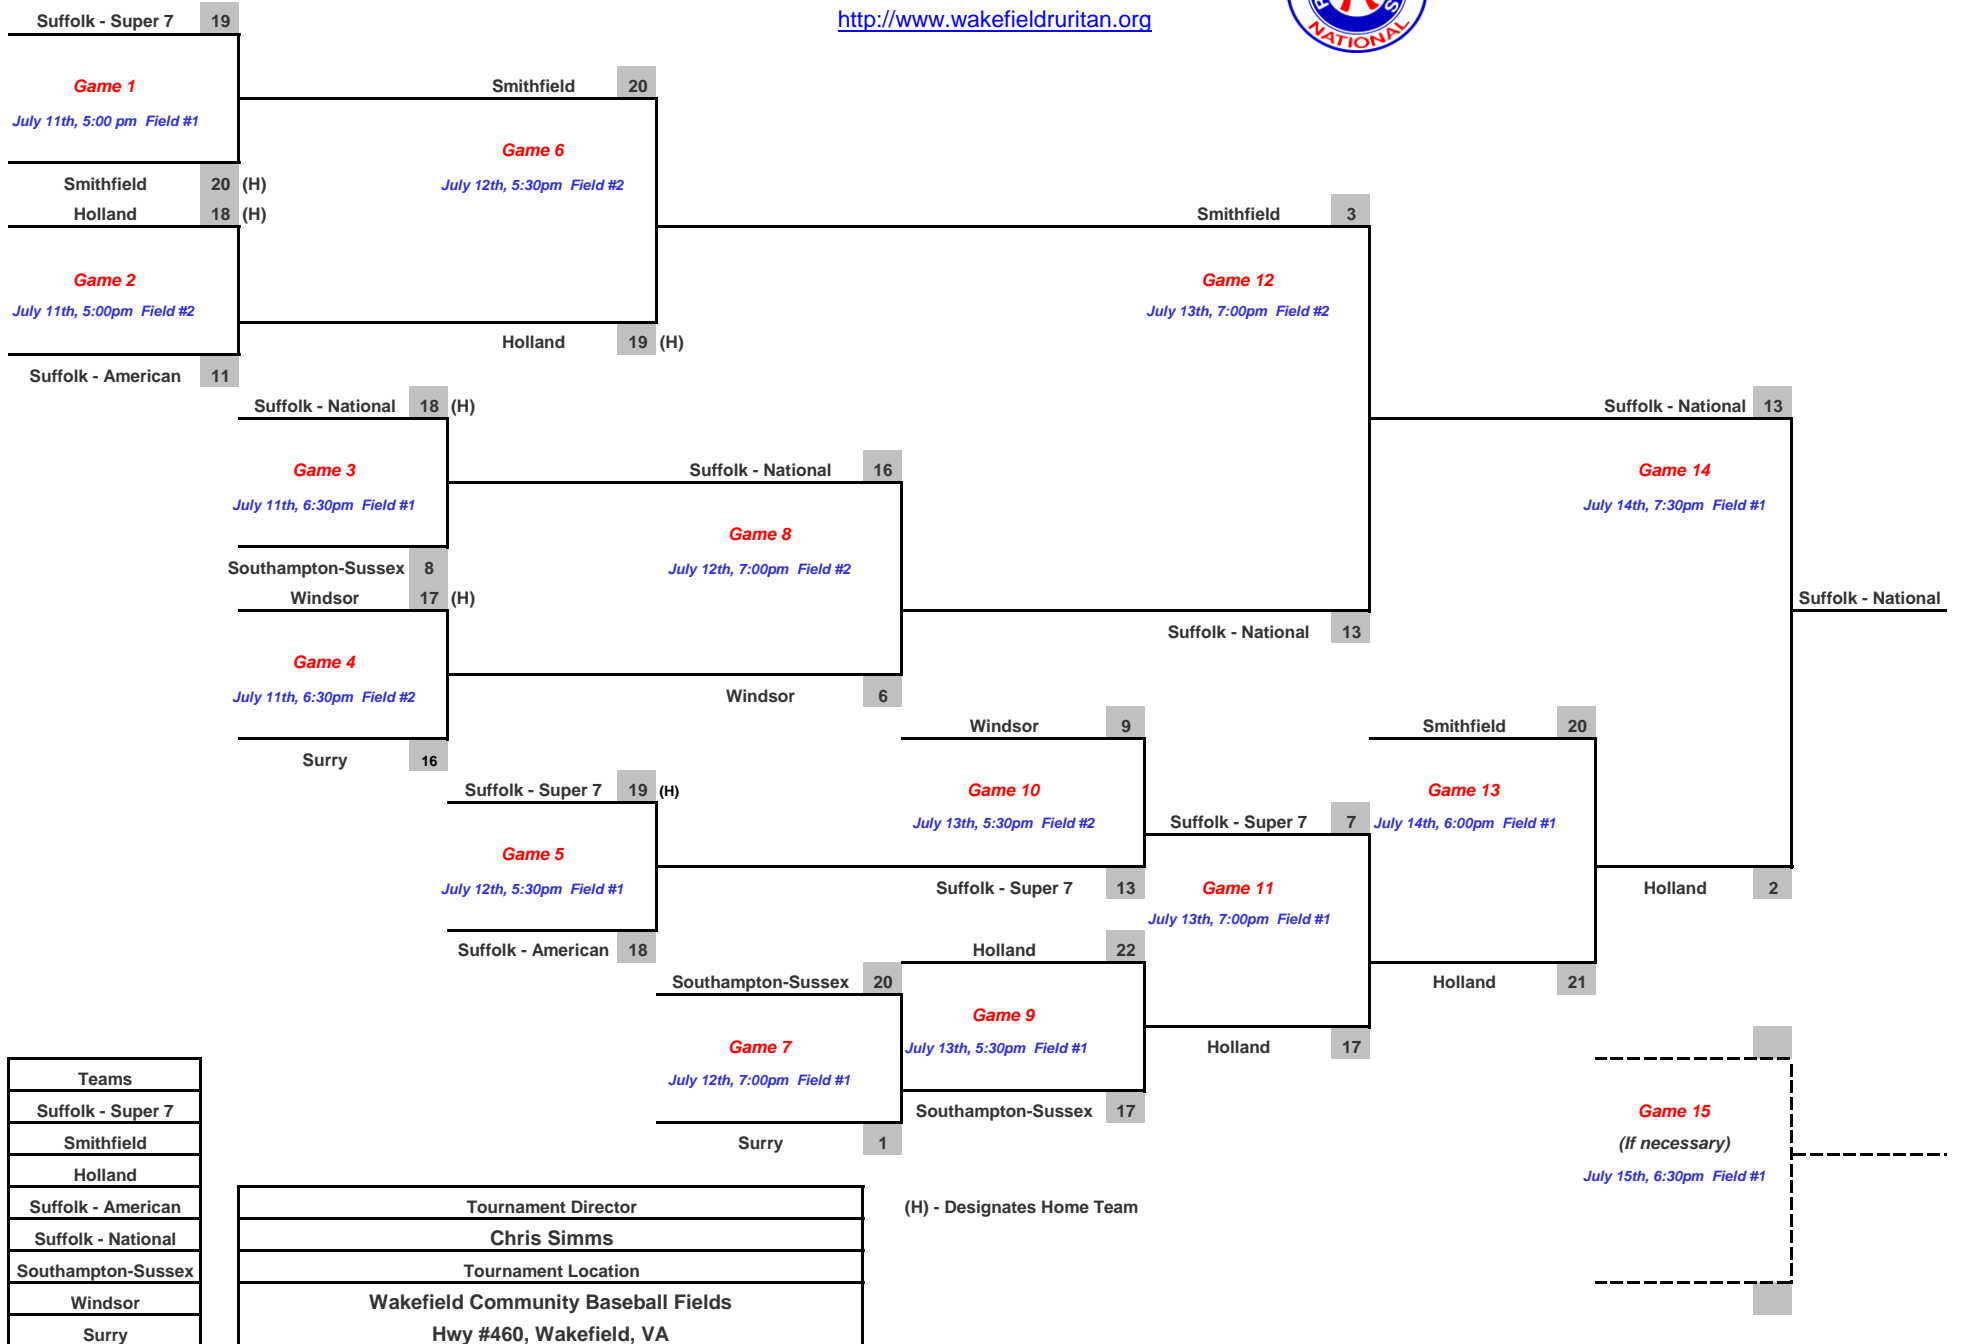

EIGHT TEAM DOUBLE ELIMINATION

Wakefield Ruritan Club
2010 Pinto Tournament

<http://www.wakefieldruritan.org>

Teams
Suffolk - Super 7
Smithfield
Holland
Suffolk - American
Suffolk - National
Southampton-Sussex
Windsor
Surry