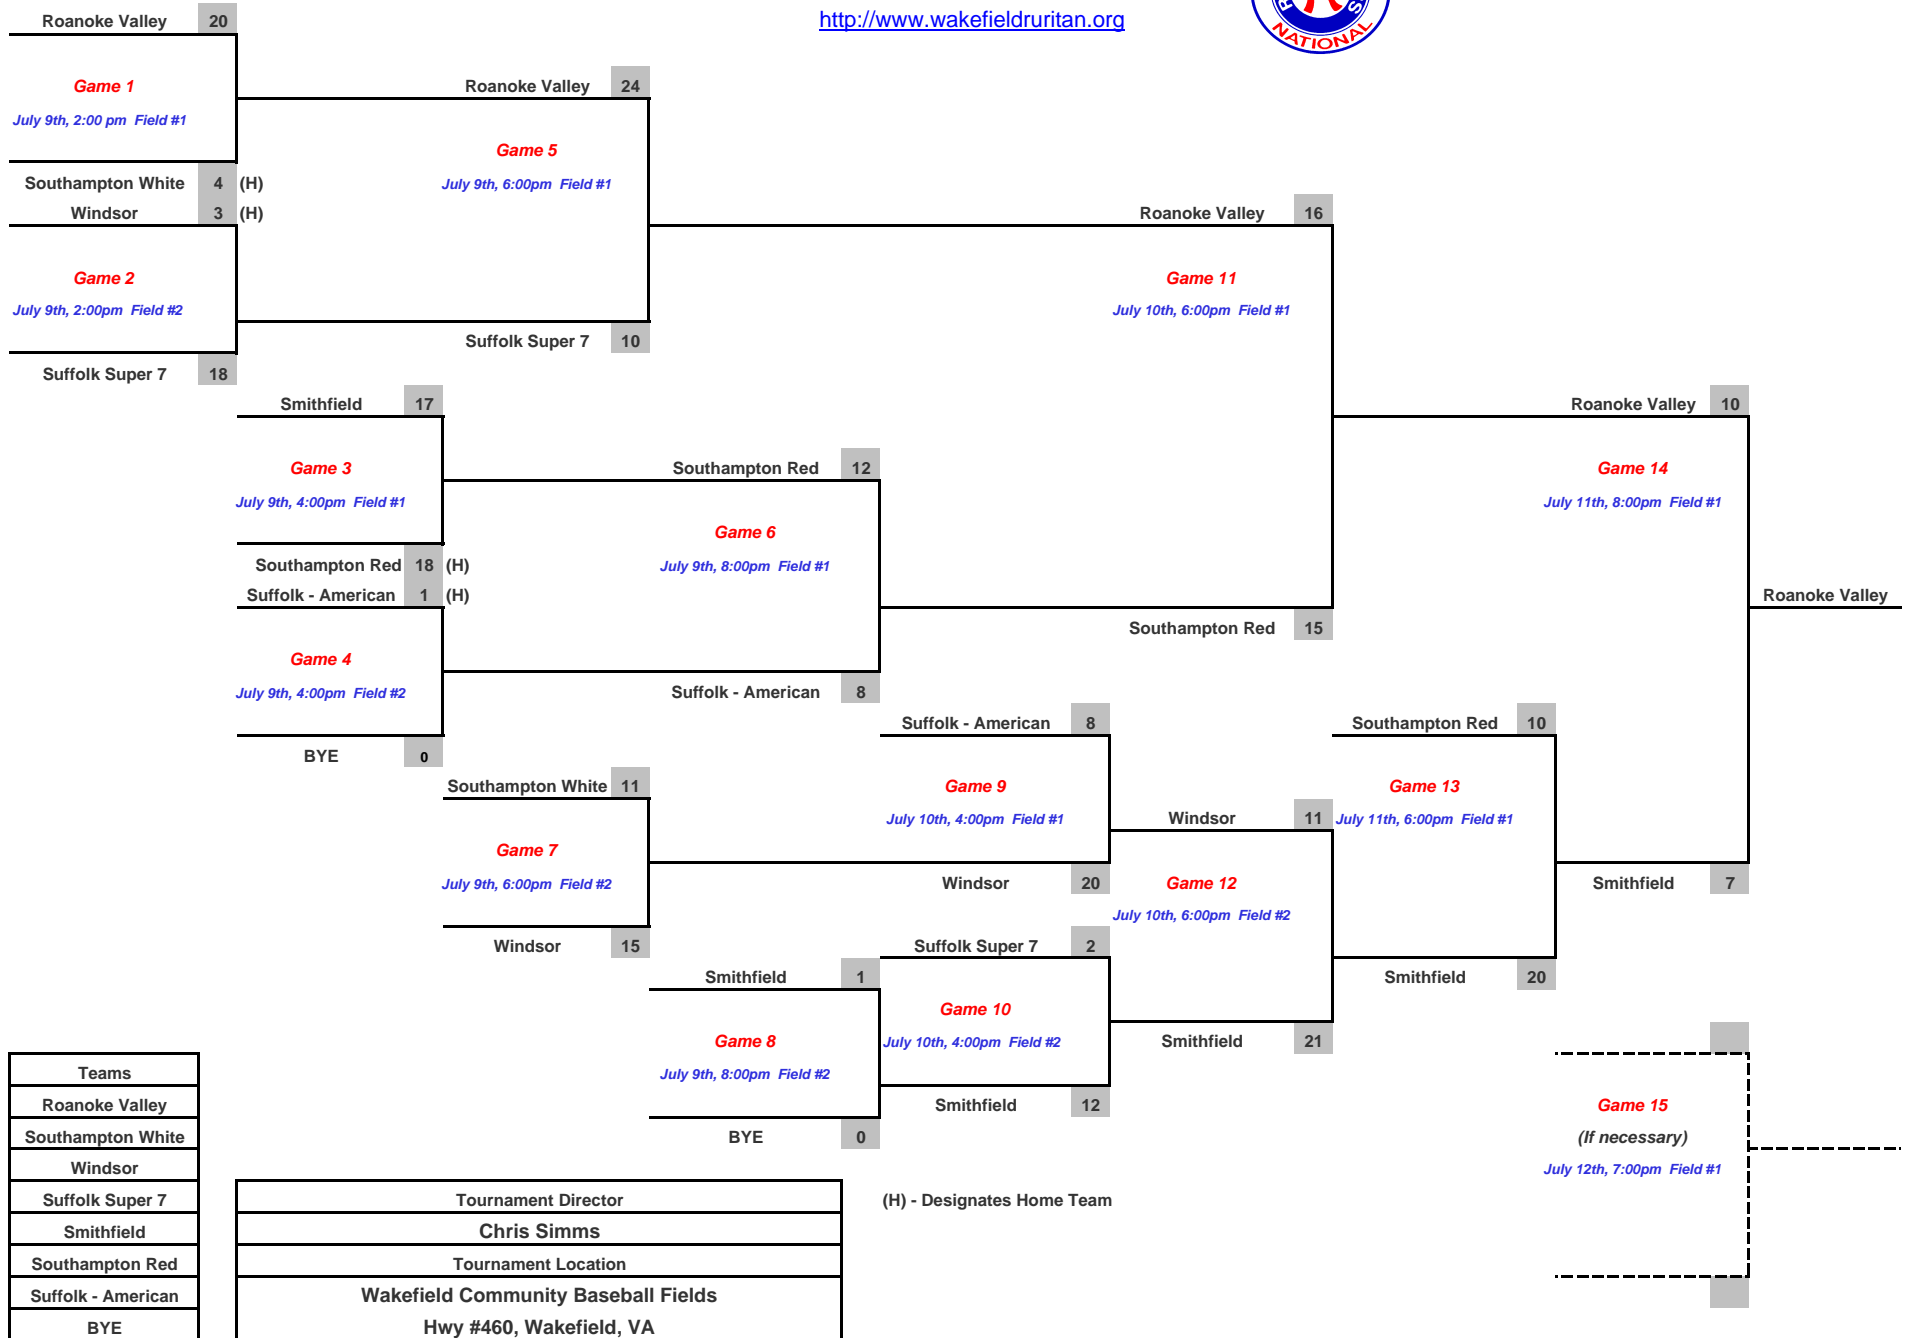

EIGHT TEAM DOUBLE ELIMINATION

Wakefield Ruritan Club
2011 Pinto Tournament

<http://www.wakefieldruritan.org>

| |
|--------------------|
| Teams |
| Roanoke Valley |
| Southampton White |
| Windsor |
| Suffolk Super 7 |
| Smithfield |
| Southampton Red |
| Suffolk - American |
| BYE |